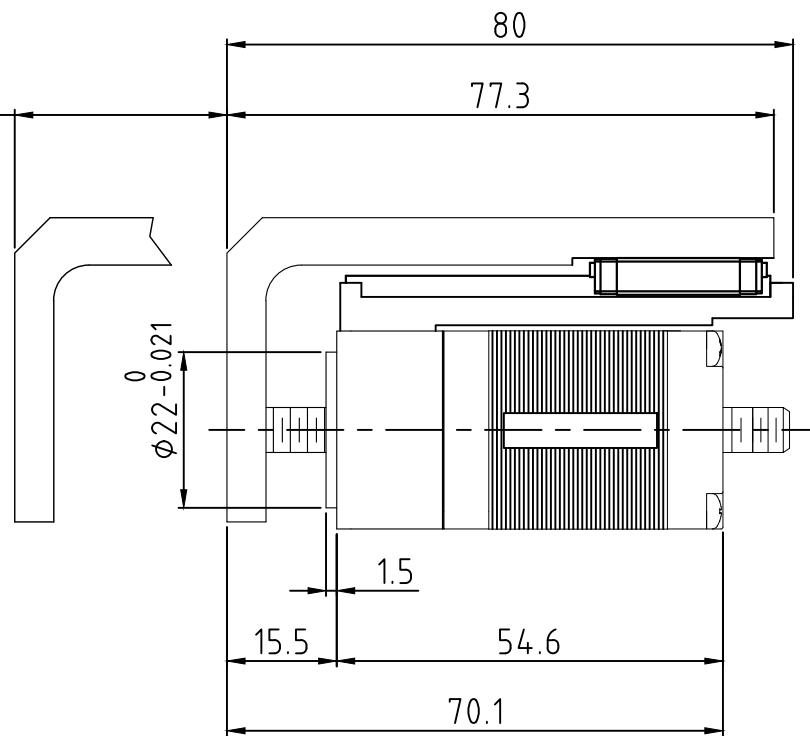

Stroke=30(max=32)

Linear Actuator		TITLE		SCALE	
NO	DESCRIPTION	ELA SERIES		3RD	SCALE
ERAETECH www.erae-tech.com		SUB		3	0.75/1
		28(No Encoder)			