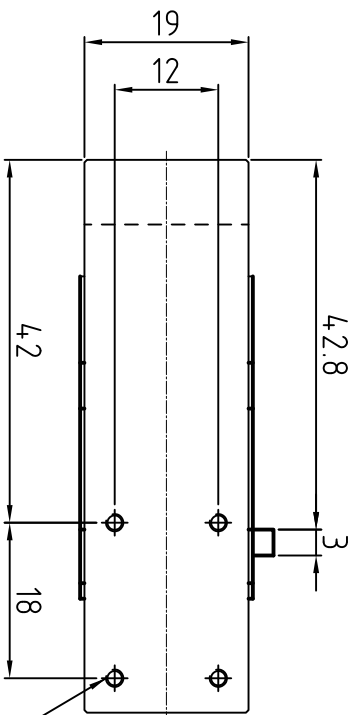

Stroke=25(max=27)

4-M2 DP4

NO	Linear Actuator
DESCRIPTION	
EIA SERIES	
20(엔코더 미 부착)	
TITLE	
SUB	
www.cirae-tech.com	

3RD	3
SCALE	0.6/1