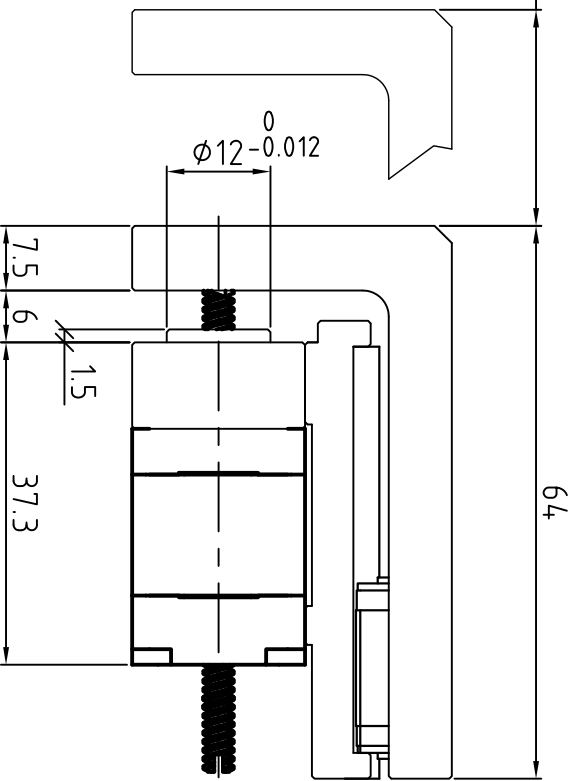

Stroke=25(max=27)

4-M2 DP4

NO	Linear Actuator
DESCRIPTION	
EIA SERIES	
20(엔코더 미 부착)	
TITLE	
SUB	
www.cirae-tech.com	

3RD	3
SCALE	0.6/1